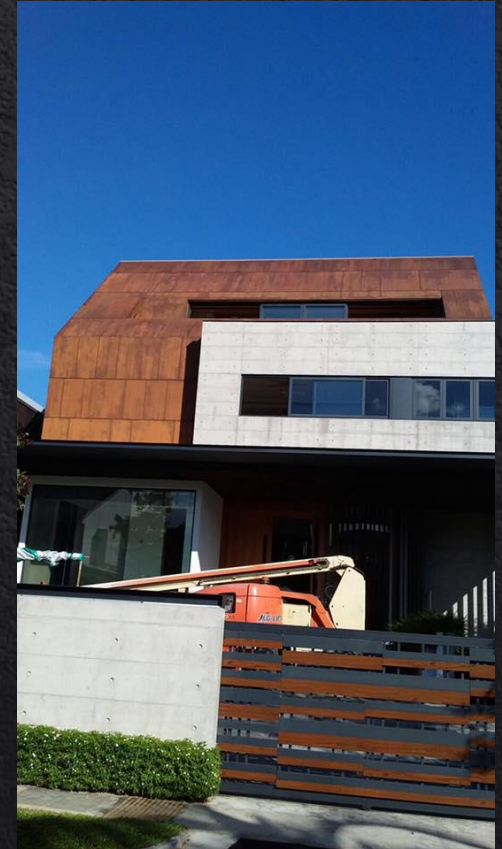

ROYCE

INTERNATIONAL GROUP PTE LTD

SPECIAL EFFECTS PAINTS PRESENTATION

TEL : +65 9185 6391 **EMAIL :** ROYCEGROUP91@GMAIL.COM

CORTEN STEEL RUST FINISHES

CORTEN STEEL RUST FINISHES

CORTEN STEEL RUST FINISHES

CORTEN STEEL RUST FINISHES